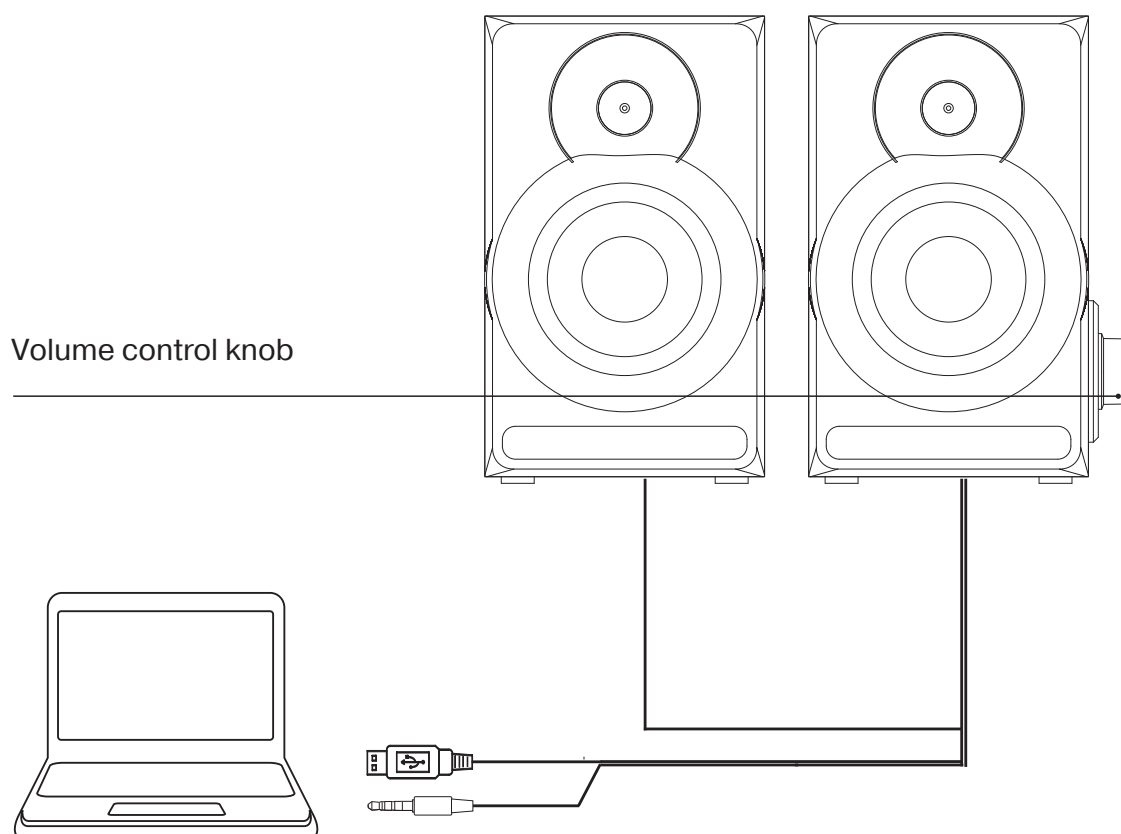

### TECHNICAL SPECIFICATIONS

Output power (RMS)	6 (2 × 3) W
Frequency range	100 – 20 000 Hz
Speaker dimensions	Ø 60 mm
Power supply	USB/5V DC
Connection	mini-jack Ø 3.5 mm
Dimensions	85 × 141 × 97 mm
Case material	MDF
Weight	0.75 kg